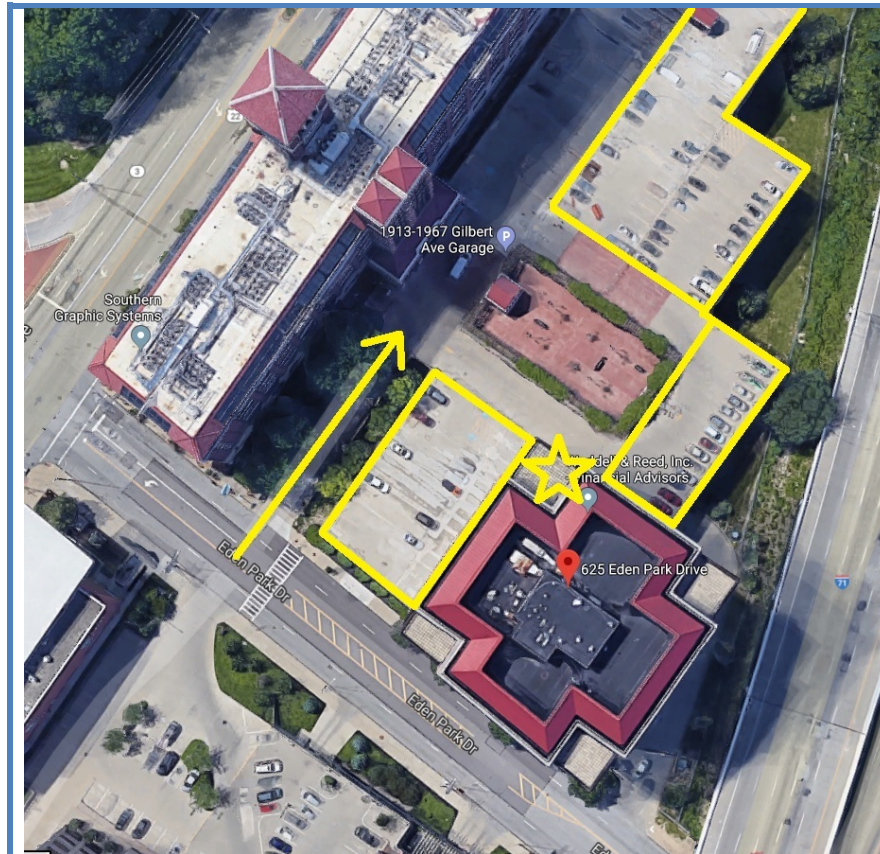

Baldwin Visitor Guide - Interim

625 Eden Park Drive, Cincinnati, Ohio 45202

Driving Directions

1. Enter from Eden Park Drive marked by the arrow
2. Park in one of the lots which are outlined in yellow
3. Walk to the corner of the building highlighted with a star

Upon Arrival

1. Follow the parking and walking directions listed above
2. Sign-in at the front desk with Neyer security
3. Call meeting organizer/host and ask them to meet you in the lobby